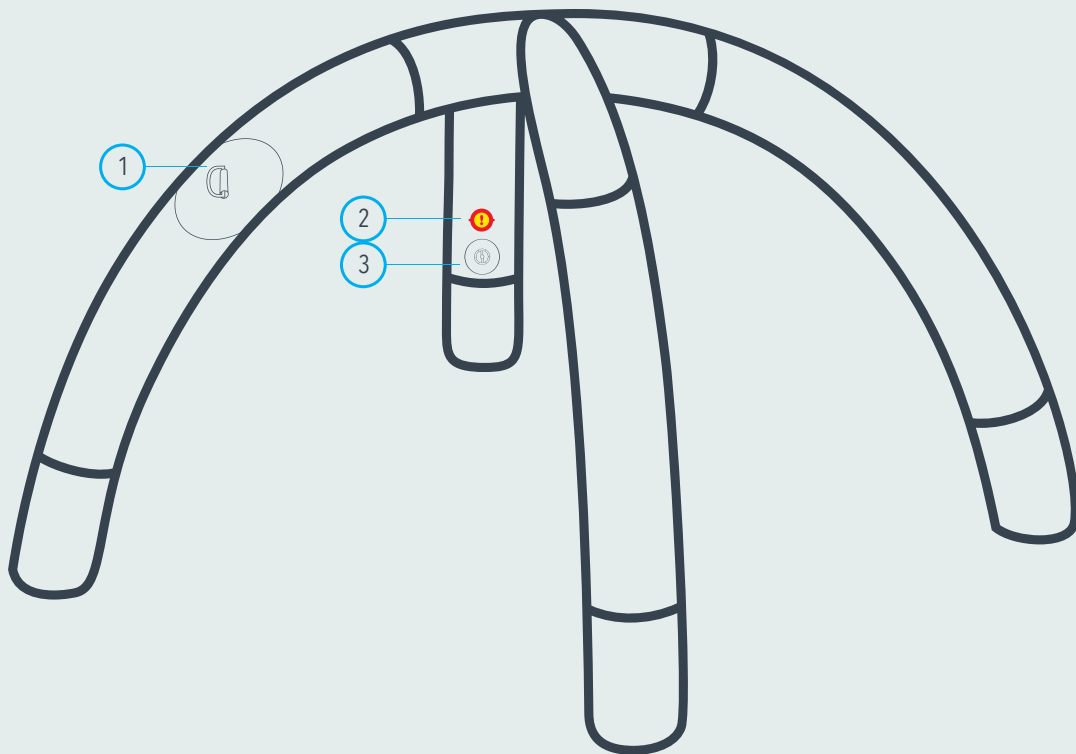

# RINGMASTER PARTS

MODELS: AT330,AT440,AT550,AT660

# PARTS | Ringmaster (Airtent)

<p>1 ATDR</p>  <p>D Ring</p>	<p>3 ATPV</p>  <p>Pump Valve</p>
<p>2 ATERV</p>  <p>Emergency Release Valve</p>	